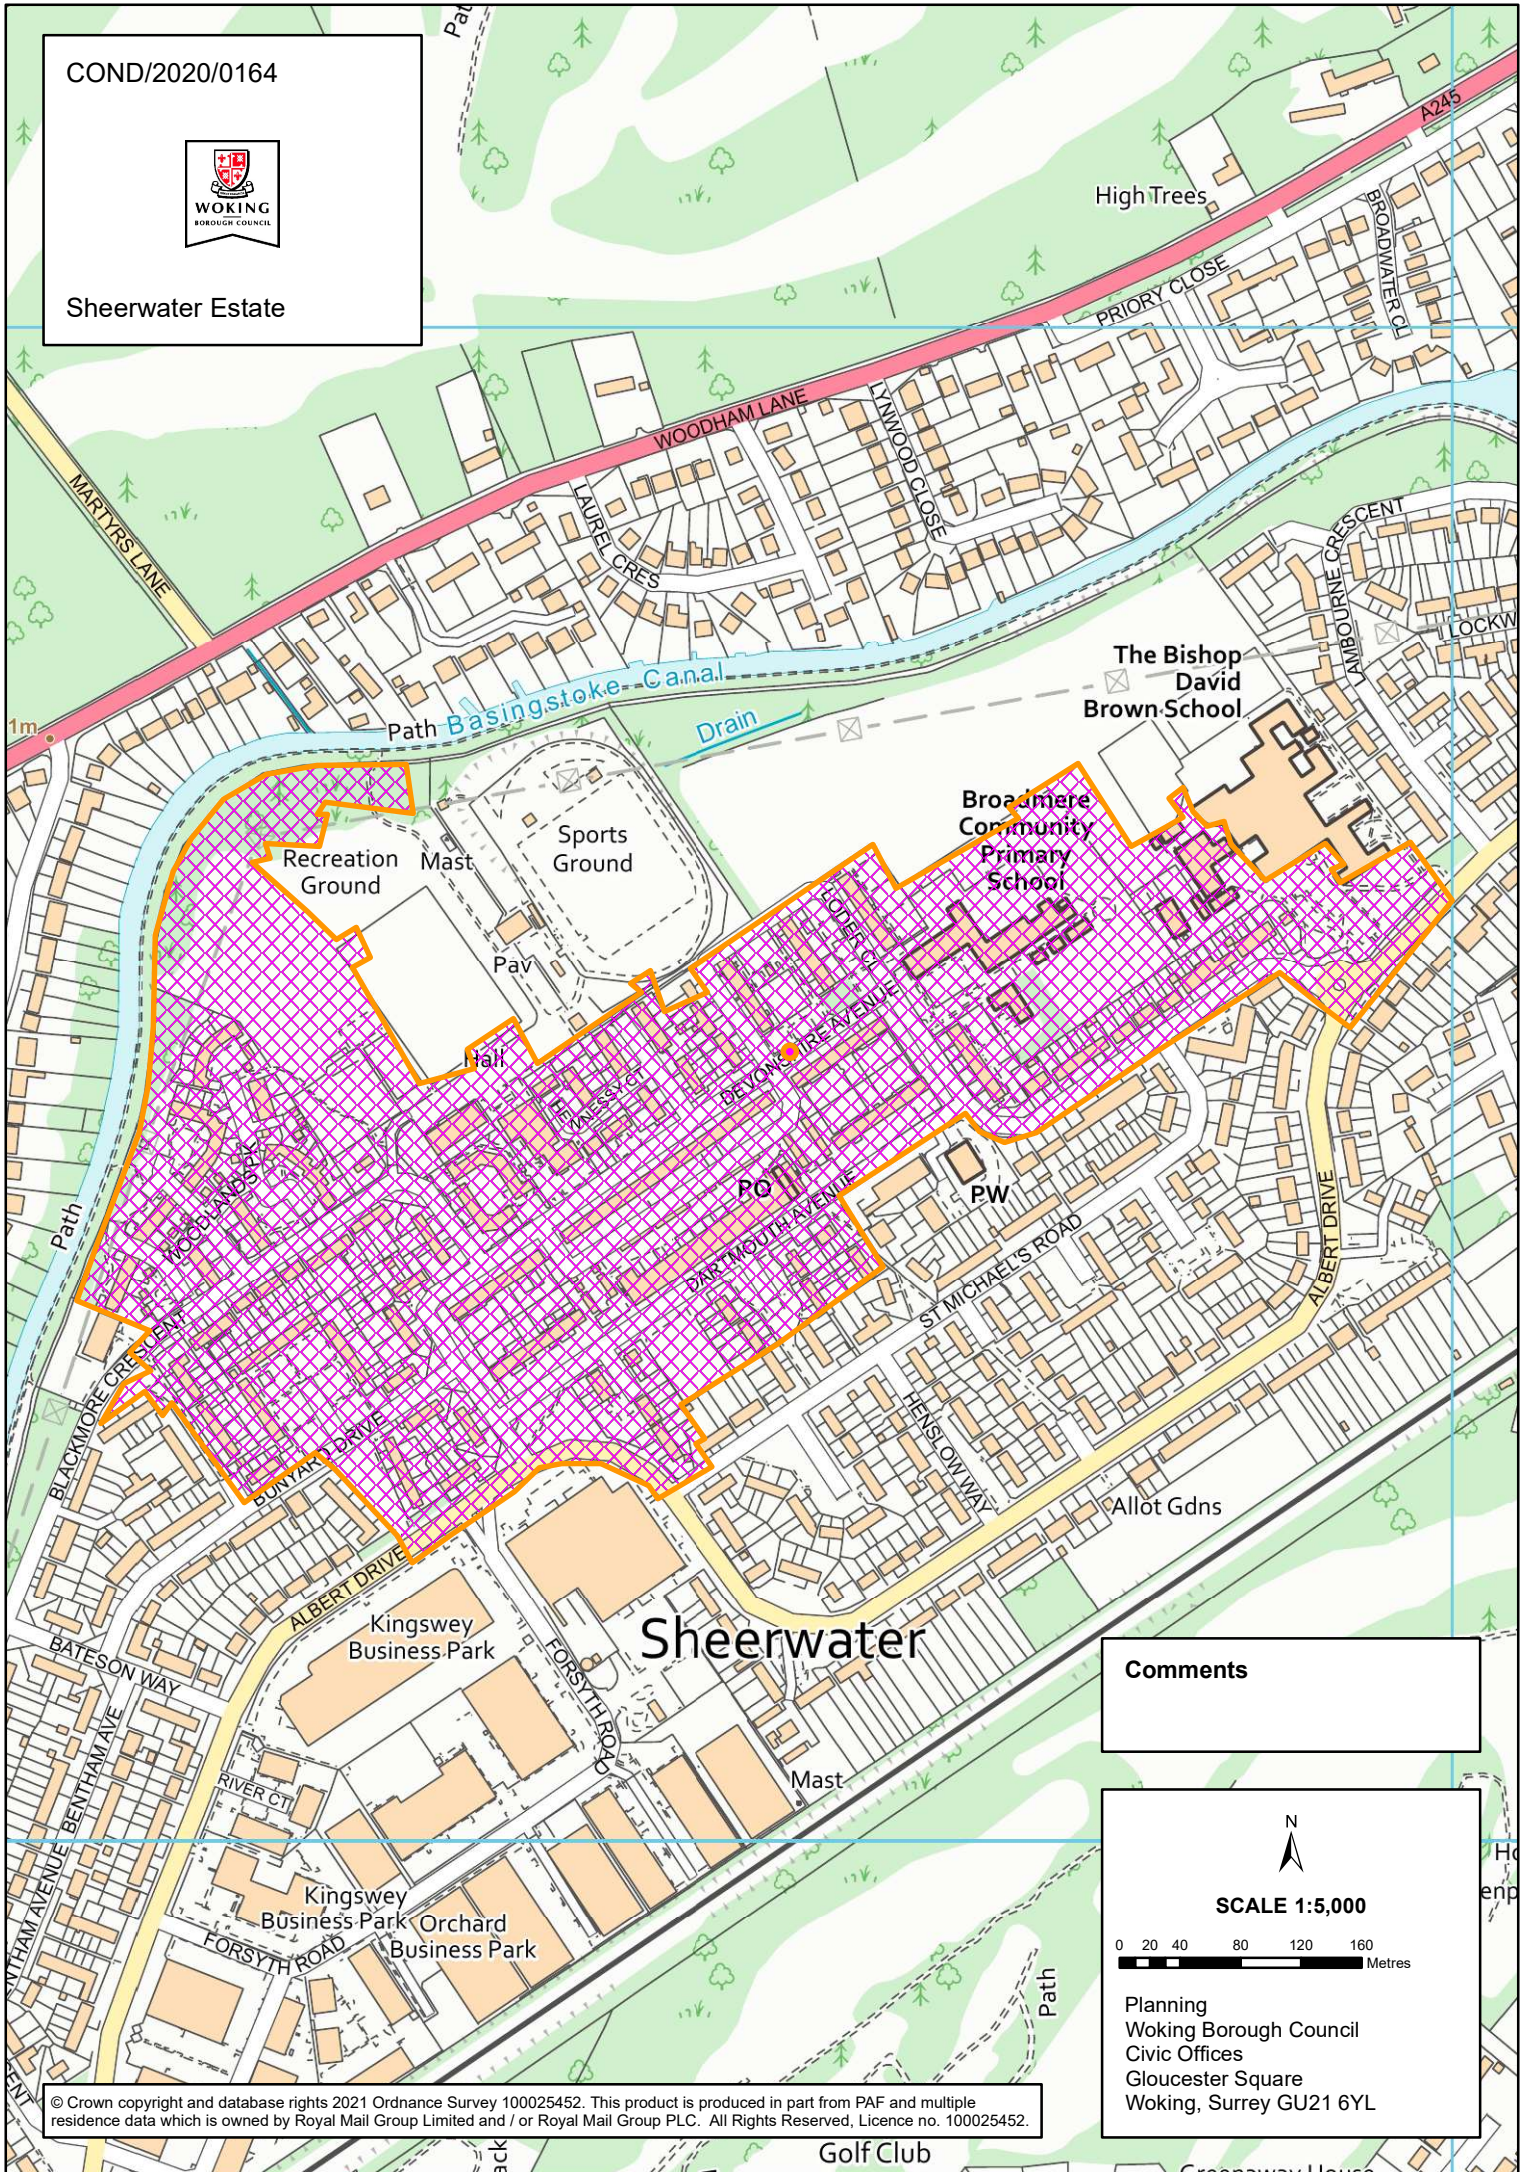

COND/2020/0164

Sheerwater Estate

Comments

N

SCALE 1:5,000

0 20 40 80 120 160 Metres

Planning
Woking Borough Council
Civic Offices
Gloucester Square
Woking, Surrey GU21 6YL

© Crown copyright and database rights 2021 Ordnance Survey 100025452. This product is produced in part from PAF and multiple residence data which is owned by Royal Mail Group Limited and / or Royal Mail Group PLC. All Rights Reserved, Licence no. 100025452.

Golf Club

Greenaway House